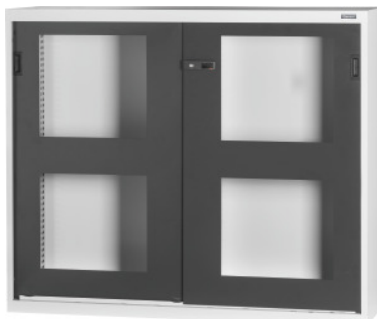

## Base cabinet with Viewing window sliding doors, Height: 1250mm

#### Version:

Empty cabinet in 60×20G. Suitable drawers: 26×14G (please order these separately). Mountings for shelves at 25 mm intervals. Doors reinforced on the inside and can be locked by 2-component Haptoprene® handle using a cylinder lock. Levelling base with adjustable feet to compensate for unevenness in the floor.