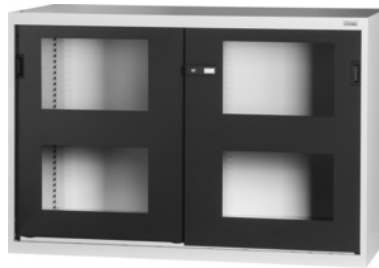

## Large-capacity / heavy-duty cabinet with Viewing window sliding door, Height: 1000mm

#### Version:

Empty cabinet in 60×28G. Suitable drawers: 26×20G (please order these separately). Mountings for shelves at 25 mm intervals. Doors reinforced on the inside and can be locked by 2-component Haptoprene® handle using a cylinder lock.

### Technical description

Width in G	60
ComfortClose	no
Type of cabinet	Base cabinet
Usable height	863 mm

Handle positioning	top
Height	1000 mm
Depth	700 mm
Weight	119 kg
Cabinet fronts	Viewing window sliding door
Electronic locking system can be retrofitted	yes
Width	1500 mm
Depth in G	28
Version	for individual configuration
Material thickness	0.9 mm
Cabinet housing internal load capacity	1600
Height adjustment interval	25
Cylinder lock	modular barrel
Colour selection	RAL 9002, 7035, 7005, 7016, 6011, 5018, 5012, 5011, 5005, 3003
Type of product	Large-capacity cabinet