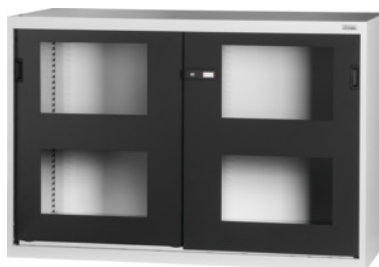

Garant GRIDLINE

Heavy-duty cabinet with Viewing window sliding door, Height: 1000 mm

Order data

Order number	942847 1000
GTIN	4062406072865
Item class	9GI

Description

Version:

Empty cabinet in 60×28G. Suitable drawers: 26×20G (please order these separately).

Reinforced side walls to take **reinforced storage shelves for 200 kg** at 25 mm intervals.

Doors reinforced on the inside and can be locked by 2-component Haptoprene® handle using a cylinder lock. Cabinets with reinforced cabinet base, without a levelling base.

Colour:

Body RAL 7035 light grey, doors RAL 7016 anthracite **powder-coated**.

Note:

For storage shelves for GridLine heavy-duty cabinets see No. 942610.

According to the TÜV GS certification, it is essential that all cabinets are secured against tipping over.

Colour selection: RAL 9002, 7035, 7005, 7016, 6011, 5018, 5012, 5011, 5005, 3003

Height: 1000 mm

Width: 1500 mm

Depth: 700 mm

Width in G: 60

Depth in G: 28

Usable height: 845 mm

Technical description