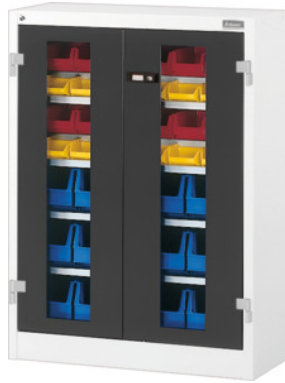

Garant
Shelving cabinet with viewing window swing doors, Height: 1000mm

Order data

Order number	944005 1000
GTIN	4062406073398
Item class	9GI

Description
Version:

Mountings for storage shelves at 25-mm intervals.

Equipped shelf cabinet in 30×11G.

Doors reinforced on the inside and can be locked by 2-component Haptoprene® push handle using a cylinder lock.

Fitted with:

Number of storage bins: 12 × No. 963321 size SB6; 12 × No. 963321 size SB5; 12 × No. 963321 size SB4

Supplied with:

Cabinet with shelves and open storage bins.

Colour:

Body RAL 7035 light grey, doors RAL 7016 anthracite **powder-coated**.

Note:

- **For single open storage bins see No 963321.**
- **For individual storage shelves see No. 944061, 944065.**

According to the TÜV GS certification, it is essential that all cabinets are secured against tipping over.

Technical description

Cabinet fronts	Viewing window swing door
Height	1000 mm
Number of shelves	4
Width	750 mm
Shelf load capacity / maximum distributed shelf load (on metal)	80 kg
Weight	47 kg
Depth	275 mm
Usable height	845 mm
Depth in G	11
Width in G	30
Material thickness	0.9 mm
Cabinet housing internal load capacity	500 kg
Door opening angle	250 degrees
Height adjustment interval	25 mm
Cylinder lock	modular barrel
Colour selection	RAL 9002, 7035, 7005, 7016, 6011, 5018, 5012, 5011, 5005, 3003
Type of product	Racking cupboard